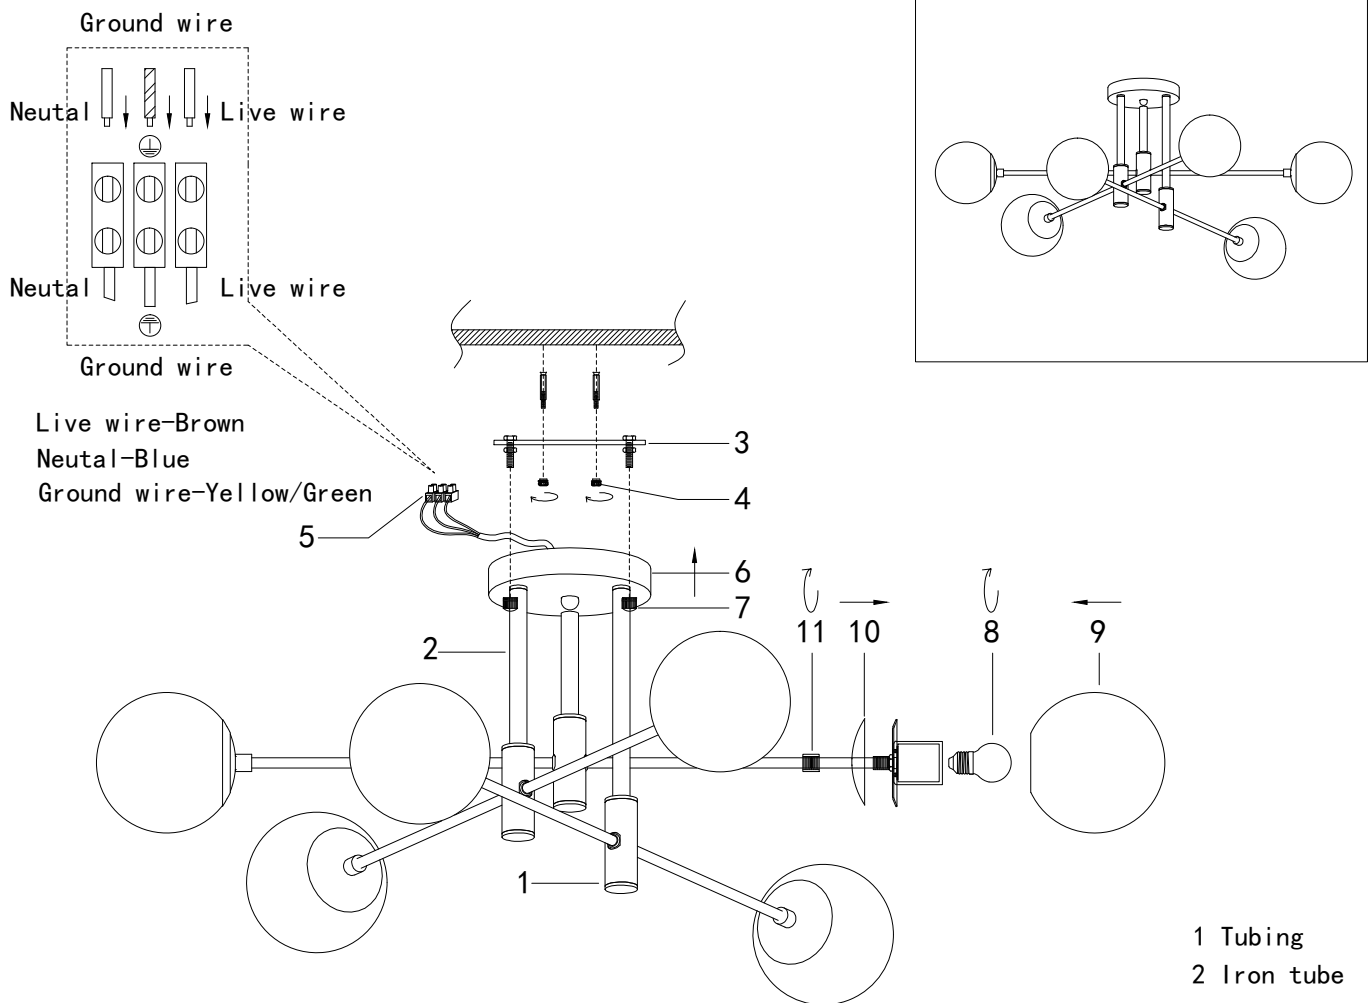

## Specification of installation

In order to ensure safety use, please notice the following items:

- Read and understand the whole Specification.
- Suitable for the use of 220~240V and 50~60Hz.
- Please wear gloves as installment and avoid rot on the surface of plating.
- Must be installed on the fixed places and be checked annually.
- Please turn off the lighting source by soft cloth as cleaning prohibited to use of rotted detergent.
- Please connect with the local sales service center when there are any abnormality.

- 1 Tubing
- 2 Iron tube
- 3 Mounting
- 4 Screw
- 5 Terminal
- 6 Ceiling
- 7 Round nuts
- 8 E27 bulb
- 9 Glass
- 10 Iron dish
- 11 Screw

Product coding:FIDEL PL6 BLACK

**BASE SIZE:**

**FIXTURE SIZE:**