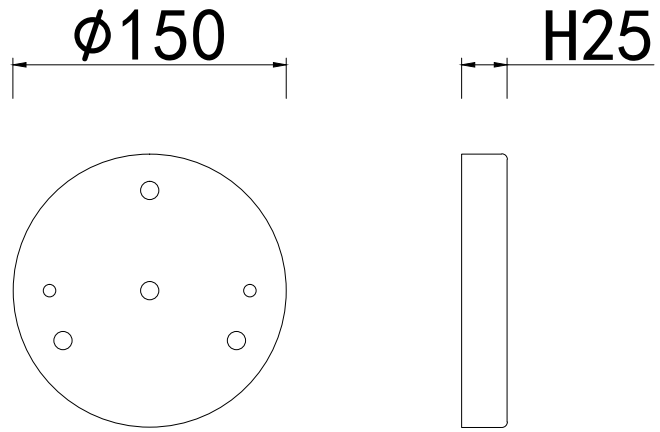

- 1 Tubing
- 2 Iron tube
- 3 Mounting
- 4 Screw
- 5 Terminal
- 6 Ceiling
- 7 Round nuts
- 8 E27 bulb
- 9 Glass
- 10 Iron dish
- 11 Screw

Product coding:FIDEL PL6 BLACK

**BASE SIZE:**

**FIXTURE SIZE:**